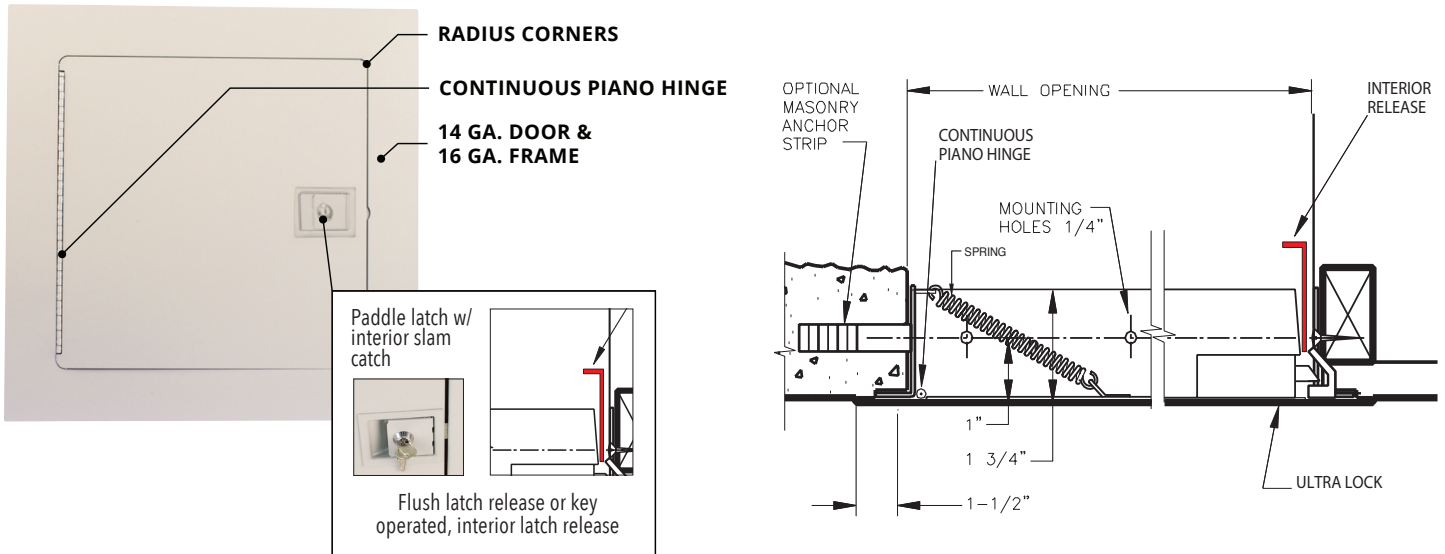

SUPREME SM 3200 CLOSE ASSIST

FOR WALLS & CEILINGS

PRODUCT DETAILS

CONSTRUCTION

Door and Trim: 14 ga. steel door and 16 ga. steel frame. Laser cut cold rolled steel, no corner mitering, preferred by architects and building professionals.

Finish: Primed white baked enamel, paintable surface.

Hinge: Continuous piano hinge only, with self closing, spring closing self assist.

Lock: Paddle latch with slam catch, flush latch release or key operated, interior latch release.

Can be installed in the ceiling or wall.

DURABILITY

This Supreme precision flush access door for wall and ceiling installation far surpasses other doors. The Linhdor Supreme SM 3200 features close assist, paddle latch, and interior latch release.

SEE BACK OF SHEET FOR PRODUCT SIZES AND OPTIONS ►