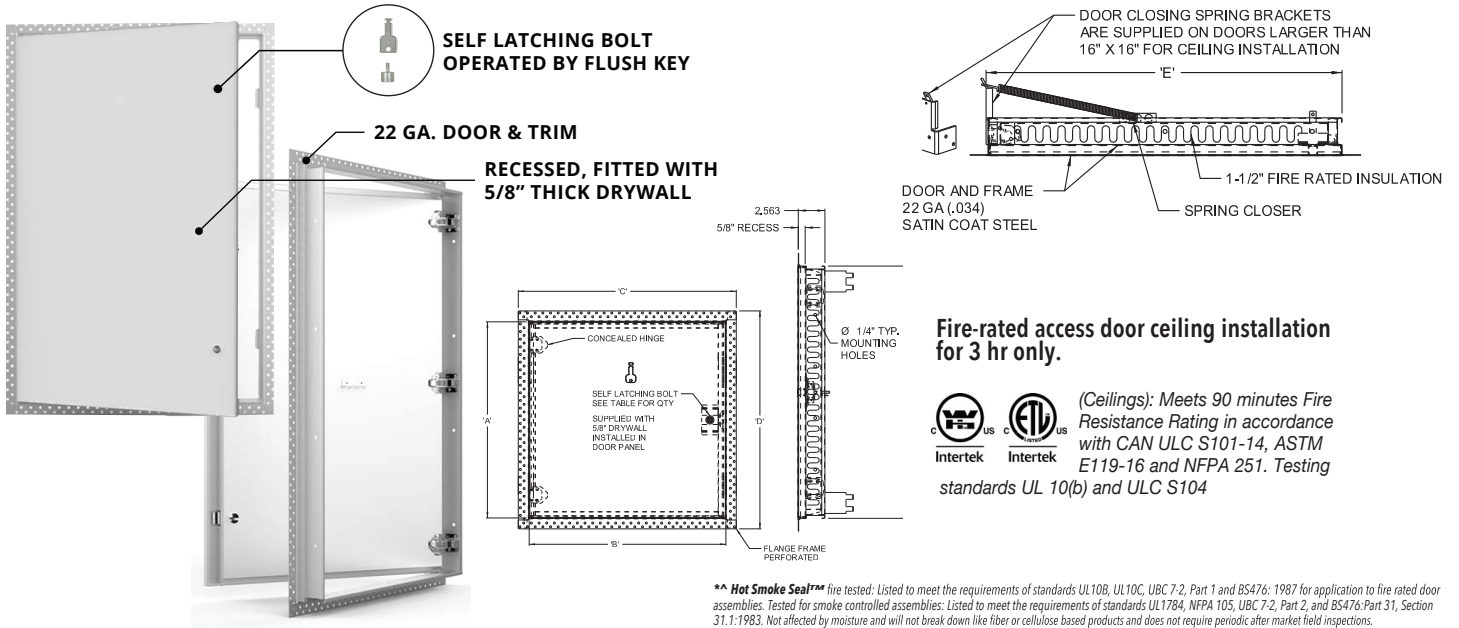

NOVA RDW-C 8070

DRYWALL FOR CEILINGS

Fire-rated access door ceiling installation for 3 hr only.

(Ceilings): Meets 90 minutes Fire Resistance Rating in accordance with CAN ULC S101-14, ASTM E119-16 and NFPA 251. Testing standards UL 10(b) and ULC S104

PRODUCT DETAILS

CONSTRUCTION

Door and Trim: 22 ga. steel door. Recessed fitted with 5/8" thick drywall suitable to accept skim coat finish on site. Press bent for strength and rigidity with pre punched flanges for convenient mounting and accepting skim coat finish on site. Perforated Frame ensures trouble free application of skim coat to edge of the door. Zinc coated steel provides superior corrosion resistance.

Finish: Satin coat steel.

Hinge: Concealed hinge & self centering device ensures seamless appearance in ceiling.

Lock: Self closing & self latching door mechanism, operated by flush key.

Rating: The RDW C meets 3 hour fire rating requirement. For installation in drywall ceilings requiring concealing of the door panel consistent to surroundings. For use in Fire Rated Ceilings that needs tested and certified doors having Fire Resistance Rating of 90 minutes.

DURABILITY

Recessed for drywall ceilings for installation in drywall ceilings requiring concealing of the door panel consistent to surroundings.

SEE BACK OF SHEET FOR PRODUCT SIZES AND OPTIONS ▶