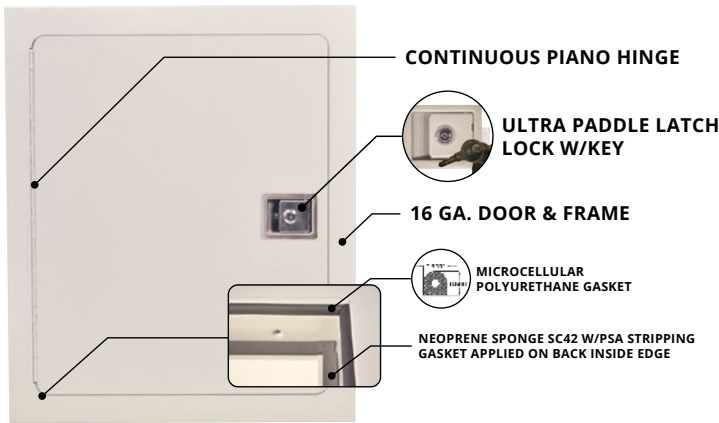

OU 7050 EXTERIOR ULTRA

FOR WALLS ONLY

**** Galvanized steel:** The preferred coated steel for use in architectural applications.

- Coated in zinc, heated to over 1000° F so iron is pulled from steel.
- Iron mixes with zinc coating, making it harder, more scratch-resistant, uniform in appearance.
- Galvanized steel bonds better with paint, and is better for welding.

* **GreenGuard®** Extruded Polystyrene insulation board, with R-Value @ 75°F Mean 5.0 x 2. R means resistance to heat flow. The higher the R-Value the greater the insulating power and energy saving capability. Compliance: BOCA 90-78, SBCCI 2228A, ICBO 4280, CA BHF TB 1334, MN Dept. of Energy Chapter 7640, CCMC 12722-L, Und. Lab. Inc.* See Classification Certificate A183. FM Approved.

PRODUCT DETAILS

CONSTRUCTION

Door: 16 ga. steel.

Trim: 16 ga. steel.

Finish: Primed white baked enamel, paintable surface.

Hinge: Continuous piano hinge.

Latch: Paddle latch lock and slam catch and interior latch release.

DURABILITY

The Linhdor OU 7050 Exterior Ultra is a one-of-a-kind exterior access door made from galvanized steel insulated with 1 GreenGuard® and including two types of gaskets. The weather-resistant open celled microcellular polyurethane gasket and closed cell neoprene sponge SC42 W/PSA stripping gasket inside allows for successful outdoor applications (certain saltwater areas might not be compatible).