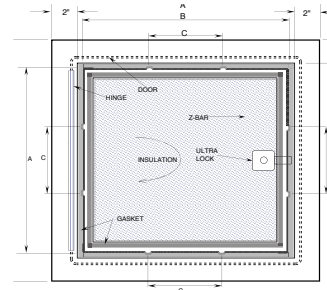

OU 7050 EXTERIOR ULTRA

FOR WALLS ONLY

** Galvanized steel: The preferred coated steel for use in architectural applications.

- Coated in zinc, heated to over 1000° F so iron is pulled from steel.
- Iron mixes with zinc coating, making it harder, more scratch-resistant, uniform in appearance.
- Galvanized steel bonds better with paint, and is better for welding.